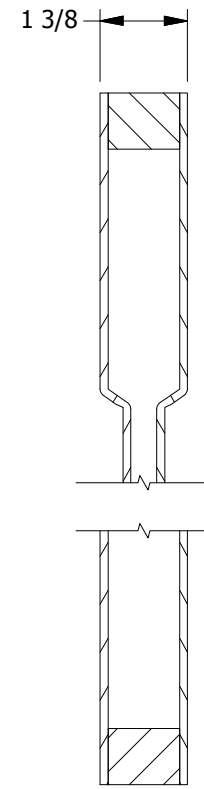

3-FLAT PANEL (SMOOTH)

A contemporary door that functions beautifully in renovated bungalows, sleek, modern homes and everything in between.

6'8" Sizes Available

1'0"	1'2"	1'3"	1'4"	1'6"	1'8"	1'10"	2'0"	2'2"	2'4"	2'6"	2'8"	2'10"	3'0"
				■	■	■	■	■	■	■	■	■	■

Durable, Long Lasting Performance

Made from molded high-density fiberboard, Haley Bros 3-Flat Panel resists shrinking, swelling cracking and joint separation. Engineered wood designs out performs wood doors while offering *superior value*. Available in standard 6'8' passage sizes with elegant smooth finish.

6291 Orangethorpe Ave
Buena Park, CA 90620

Ph: 800-854-5951
www.haleybros.com
info@haleybros.com

LOCK BLOCK LOCATION
DOOR SKIN REMOVED

SECTION A-A

3-FLAT PANEL INTERIOR DOOR 6'8"

DIMENSION TABLE			
DOOR SIZE	"A"	"B"	"C"
1'-0" x 6'-8"	12"	4"	4"
1'-2" x 6'-8"	14"	6"	4"
1'-3" x 6'-8"	15"	6"	4 1/2"
1'-4" x 6'-8"	16"	8 1/4"	3 7/8"
1'-6" x 6'-8"	18"	10"	4"
1'-8" x 6'-8"	20"	10"	5"
1'-10" x 6'-8"	22"	10"	6"

LOCK BLOCK
DETAIL

PANEL PROFILE : CRAFTSMAN STICKING

LOCK BLOCK LOCATION
DOOR SKIN REMOVED

SECTION A-A

LOCK BLOCK
DETAIL

3-FLAT PANEL INTERIOR DOOR 6'8"

DIMENSION TABLE				
DOOR SIZE	"A"	"B"	"C"	"D"
2'-0" x 6'-8"	24"	5 1/4"	4 1/2"	4 1/2"
2'-2" x 6'-8"	26"	6 1/4"	4 1/2"	4 1/2"
2'-4" x 6'-8"	28"	6 1/4"	5 1/2"	4 1/2"
2'-6" x 6'-8"	30"	8 1/4"	4 1/2"	4 1/2"
2'-8" x 6'-8"	32"	8 1/4"	5 1/2"	4 1/2"
2'-10" x 6'-8"	34"	10 1/4"	4 1/2"	4 1/2"
3'-0" x 6'-8"	36"	10 1/4"	5 1/2"	4 1/2"