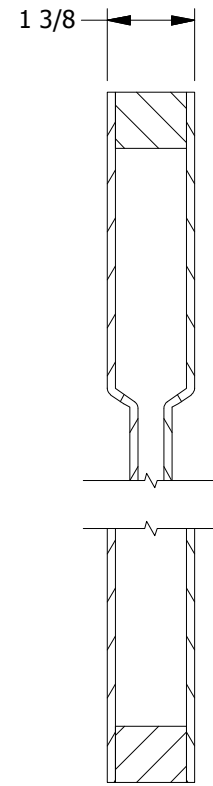

3-FLAT PANEL (SMOOTH)

A contemporary door that functions beautifully in renovated bungalows, sleek, modern homes and everything in between.

6'8" Sizes Available

1'0"	1'2"	1'3"	1'4"	1'6"	1'8"	1'10"	2'0"	2'2"	2'4"	2'6"	2'8"	2'10"	3'0"
				■	■	■	■	■	■	■	■	■	■

Durable, Long Lasting Performance

Made from molded high-density fiberboard, Haley Bros 3-Flat Panel resists shrinking, swelling cracking and joint separation. Engineered wood designs out performs wood doors while offering *superior value*. Available in standard 6'8' passage sizes with elegant smooth finish.

6291 Orangethorpe Ave
Buena Park, CA 90620

Ph: 800-854-5951
www.haleybros.com
info@haleybros.com

LOCK BLOCK LOCATION
DOOR SKIN REMOVED

SECTION A-A

3-FLAT PANEL INTERIOR DOOR 6'8"

DIMENSION TABLE			
DOOR SIZE	"A"	"B"	"C"
1'-0" x 6'-8"	12"	4"	4"
1'-2" x 6'-8"	14"	6"	4"
1'-3" x 6'-8"	15"	6"	4 1/2"
1'-4" x 6'-8"	16"	8 1/4"	3 7/8"
1'-6" x 6'-8"	18"	10"	4"
1'-8" x 6'-8"	20"	10"	5"
1'-10" x 6'-8"	22"	10"	6"

LOCK BLOCK
DETAIL

PANEL PROFILE : CRAFTSMAN STICKING

LOCK BLOCK LOCATION
DOOR SKIN REMOVED

SECTION A-A

LOCK BLOCK
DETAIL

3-FLAT PANEL INTERIOR DOOR 6'8"

DIMENSION TABLE				
DOOR SIZE	"A"	"B"	"C"	"D"
2'-0" x 6'-8"	24"	5 1/4"	4 1/2"	4 1/2"
2'-2" x 6'-8"	26"	6 1/4"	4 1/2"	4 1/2"
2'-4" x 6'-8"	28"	6 1/4"	5 1/2"	4 1/2"
2'-6" x 6'-8"	30"	8 1/4"	4 1/2"	4 1/2"
2'-8" x 6'-8"	32"	8 1/4"	5 1/2"	4 1/2"
2'-10" x 6'-8"	34"	10 1/4"	4 1/2"	4 1/2"
3'-0" x 6'-8"	36"	10 1/4"	5 1/2"	4 1/2"