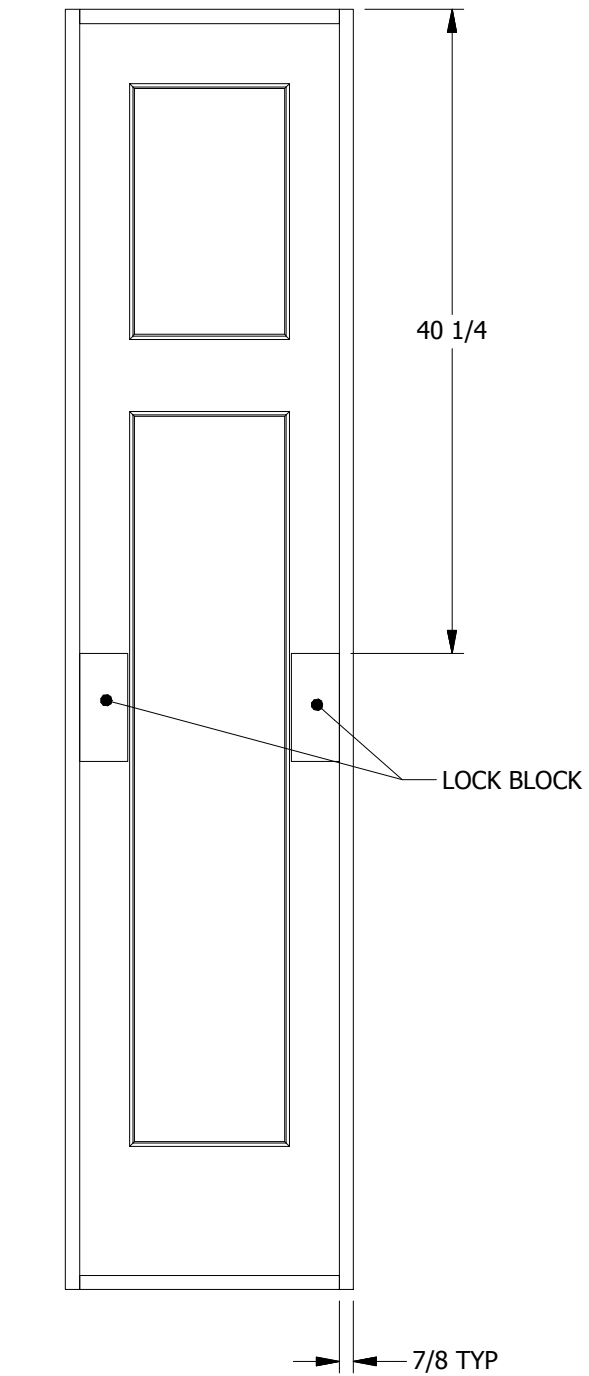

3-FLAT PANEL (SMOOTH)

A contemporary door that functions beautifully in renovated bungalows, sleek, modern homes and everything in between.

6'8" Sizes Available

1'0"	1'2"	1'3"	1'4"	1'6"	1'8"	1'10"	2'0"	2'2"	2'4"	2'6"	2'8"	2'10"	3'0"
				■	■	■	■	■	■	■	■	■	■

Durable, Long Lasting Performance

Made from molded high-density fiberboard, Haley Bros 3-Flat Panel resists shrinking, swelling cracking and joint separation. Engineered wood designs out performs wood doors while offering *superior value*. Available in standard 6'8' passage sizes with elegant smooth finish.

6291 Orangethorpe Ave
Buena Park, CA 90620

Ph: 800-854-5951
www.haleybros.com
info@haleybros.com

LOCK BLOCK LOCATION
DOOR SKIN REMOVED

SECTION A-A

3-FLAT PANEL INTERIOR DOOR 6'8"

DIMENSION TABLE			
DOOR SIZE	"A"	"B"	"C"
1'-0" x 6'-8"	12"	4"	4"
1'-2" x 6'-8"	14"	6"	4"
1'-3" x 6'-8"	15"	6"	4 1/2"
1'-4" x 6'-8"	16"	8 1/4"	3 7/8"
1'-6" x 6'-8"	18"	10"	4"
1'-8" x 6'-8"	20"	10"	5"
1'-10" x 6'-8"	22"	10"	6"

LOCK BLOCK
DETAIL

PANEL PROFILE : CRAFTSMAN STICKING

LOCK BLOCK LOCATION
DOOR SKIN REMOVED

SECTION A-A

LOCK BLOCK
DETAIL

3-FLAT PANEL INTERIOR DOOR 6'8"

DIMENSION TABLE				
DOOR SIZE	"A"	"B"	"C"	"D"
2'-0" x 6'-8"	24"	5 1/4"	4 1/2"	4 1/2"
2'-2" x 6'-8"	26"	6 1/4"	4 1/2"	4 1/2"
2'-4" x 6'-8"	28"	6 1/4"	5 1/2"	4 1/2"
2'-6" x 6'-8"	30"	8 1/4"	4 1/2"	4 1/2"
2'-8" x 6'-8"	32"	8 1/4"	5 1/2"	4 1/2"
2'-10" x 6'-8"	34"	10 1/4"	4 1/2"	4 1/2"
3'-0" x 6'-8"	36"	10 1/4"	5 1/2"	4 1/2"