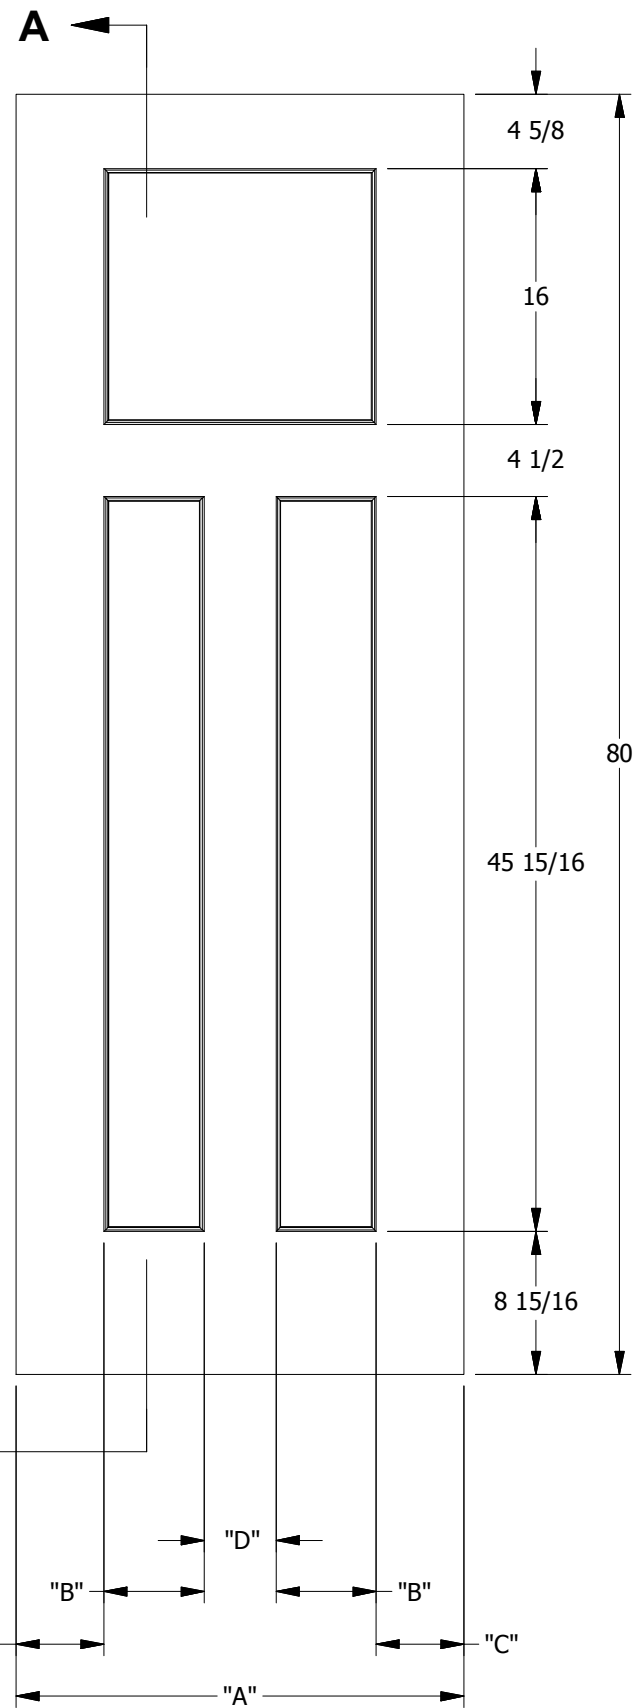

3-FLAT PANEL (SMOOTH)

A contemporary door that functions beautifully in renovated bungalows, sleek, modern homes and everything in between.

6'8" Sizes Available

1'0"	1'2"	1'3"	1'4"	1'6"	1'8"	1'10"	2'0"	2'2"	2'4"	2'6"	2'8"	2'10"	3'0"
				■	■	■	■	■	■	■	■	■	■

Durable, Long Lasting Performance

Made from molded high-density fiberboard, Haley Bros 3-Flat Panel resists shrinking, swelling cracking and joint separation. Engineered wood designs out performs wood doors while offering *superior value*. Available in standard 6'8' passage sizes with elegant smooth finish.

6291 Orangethorpe Ave
Buena Park, CA 90620

Ph: 800-854-5951
www.haleybros.com
info@haleybros.com

LOCK BLOCK LOCATION
DOOR SKIN REMOVED

SECTION A-A

3-FLAT PANEL INTERIOR DOOR 6'8"

DIMENSION TABLE			
DOOR SIZE	"A"	"B"	"C"
1'-0" x 6'-8"	12"	4"	4"
1'-2" x 6'-8"	14"	6"	4"
1'-3" x 6'-8"	15"	6"	4 1/2"
1'-4" x 6'-8"	16"	8 1/4"	3 7/8"
1'-6" x 6'-8"	18"	10"	4"
1'-8" x 6'-8"	20"	10"	5"
1'-10" x 6'-8"	22"	10"	6"

LOCK BLOCK
DETAIL

PANEL PROFILE : CRAFTSMAN STICKING

LOCK BLOCK LOCATION
DOOR SKIN REMOVED

SECTION A-A

LOCK BLOCK
DETAIL

3-FLAT PANEL INTERIOR DOOR 6'8"

DIMENSION TABLE				
DOOR SIZE	"A"	"B"	"C"	"D"
2'-0" x 6'-8"	24"	5 1/4"	4 1/2"	4 1/2"
2'-2" x 6'-8"	26"	6 1/4"	4 1/2"	4 1/2"
2'-4" x 6'-8"	28"	6 1/4"	5 1/2"	4 1/2"
2'-6" x 6'-8"	30"	8 1/4"	4 1/2"	4 1/2"
2'-8" x 6'-8"	32"	8 1/4"	5 1/2"	4 1/2"
2'-10" x 6'-8"	34"	10 1/4"	4 1/2"	4 1/2"
3'-0" x 6'-8"	36"	10 1/4"	5 1/2"	4 1/2"