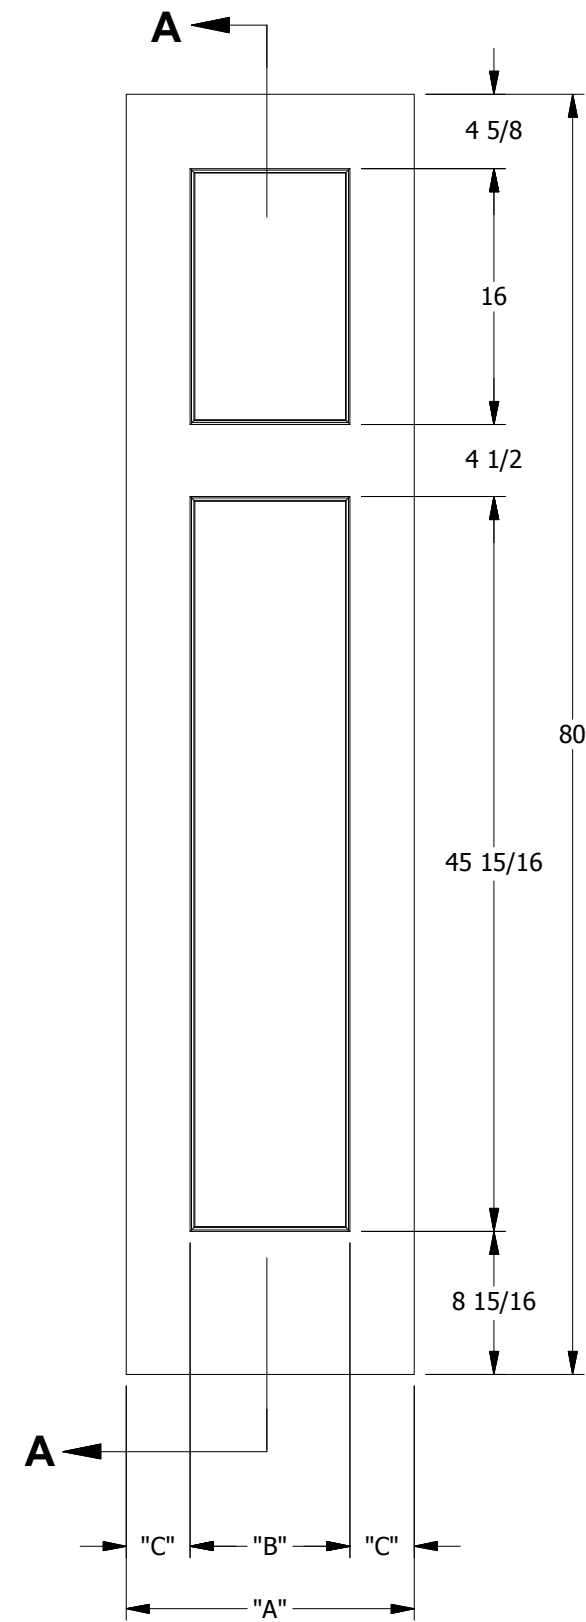

3-FLAT PANEL (SMOOTH)

A contemporary door that functions beautifully in renovated bungalows, sleek, modern homes and everything in between.

6'8" Sizes Available

1'0"	1'2"	1'3"	1'4"	1'6"	1'8"	1'10"	2'0"	2'2"	2'4"	2'6"	2'8"	2'10"	3'0"
				■	■	■	■	■	■	■	■	■	■

Durable, Long Lasting Performance

Made from molded high-density fiberboard, Haley Bros 3-Flat Panel resists shrinking, swelling cracking and joint separation. Engineered wood designs out performs wood doors while offering *superior value*. Available in standard 6'8' passage sizes with elegant smooth finish.

6291 Orangethorpe Ave
Buena Park, CA 90620

Ph: 800-854-5951
www.haleybros.com
info@haleybros.com

LOCK BLOCK LOCATION
DOOR SKIN REMOVED

SECTION A-A

3-FLAT PANEL INTERIOR DOOR 6'8"

DIMENSION TABLE			
DOOR SIZE	"A"	"B"	"C"
1'-0" x 6'-8"	12"	4"	4"
1'-2" x 6'-8"	14"	6"	4"
1'-3" x 6'-8"	15"	6"	4 1/2"
1'-4" x 6'-8"	16"	8 1/4"	3 7/8"
1'-6" x 6'-8"	18"	10"	4"
1'-8" x 6'-8"	20"	10"	5"
1'-10" x 6'-8"	22"	10"	6"

LOCK BLOCK
DETAIL

PANEL PROFILE : CRAFTSMAN STICKING

LOCK BLOCK LOCATION
DOOR SKIN REMOVED

SECTION A-A

LOCK BLOCK
DETAIL

3-FLAT PANEL INTERIOR DOOR 6'8"

DIMENSION TABLE				
DOOR SIZE	"A"	"B"	"C"	"D"
2'-0" x 6'-8"	24"	5 1/4"	4 1/2"	4 1/2"
2'-2" x 6'-8"	26"	6 1/4"	4 1/2"	4 1/2"
2'-4" x 6'-8"	28"	6 1/4"	5 1/2"	4 1/2"
2'-6" x 6'-8"	30"	8 1/4"	4 1/2"	4 1/2"
2'-8" x 6'-8"	32"	8 1/4"	5 1/2"	4 1/2"
2'-10" x 6'-8"	34"	10 1/4"	4 1/2"	4 1/2"
3'-0" x 6'-8"	36"	10 1/4"	5 1/2"	4 1/2"