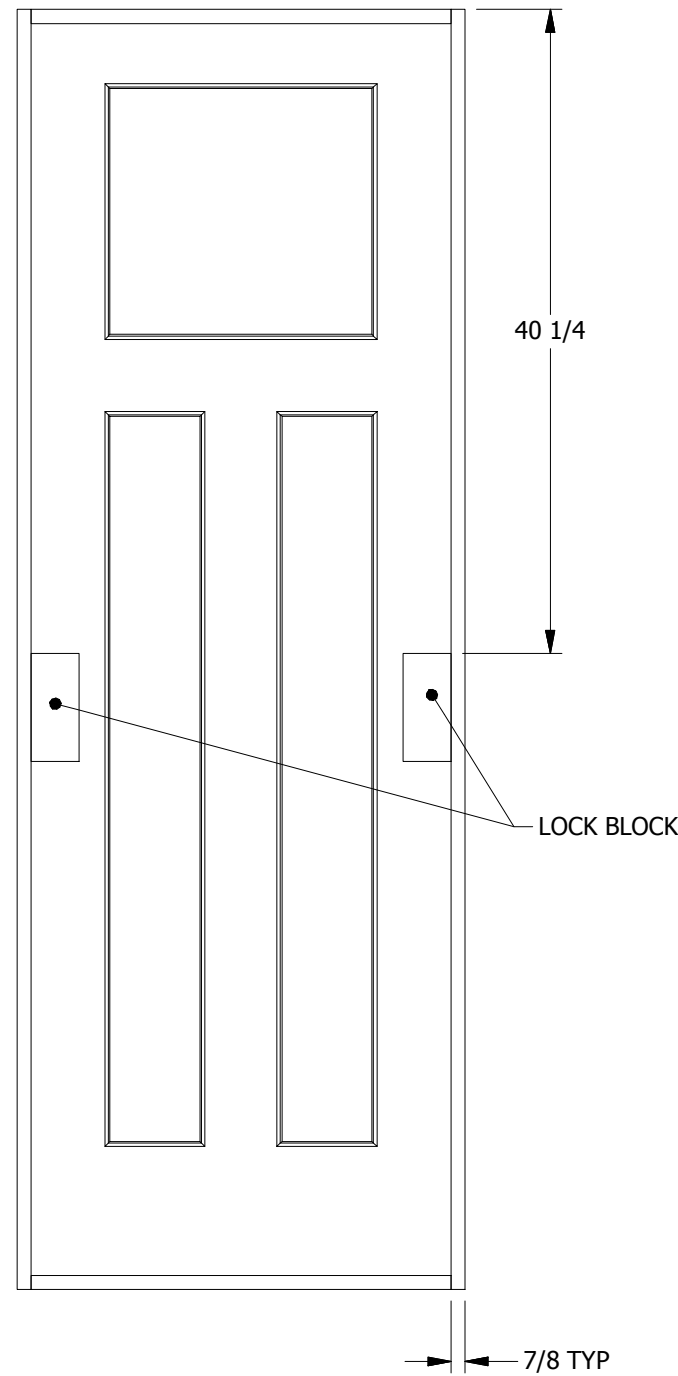

6291 Orangethorpe Ave
Buena Park, CA 90620

Ph: 800-854-5951
www.haleybros.com
info@haleybros.com

LOCK BLOCK LOCATION
DOOR SKIN REMOVED

SECTION A-A

3-FLAT PANEL INTERIOR DOOR 6'8"

DIMENSION TABLE			
DOOR SIZE	"A"	"B"	"C"
1'-0" x 6'-8"	12"	4"	4"
1'-2" x 6'-8"	14"	6"	4"
1'-3" x 6'-8"	15"	6"	4 1/2"
1'-4" x 6'-8"	16"	8 1/4"	3 7/8"
1'-6" x 6'-8"	18"	10"	4"
1'-8" x 6'-8"	20"	10"	5"
1'-10" x 6'-8"	22"	10"	6"

LOCK BLOCK
DETAIL

PANEL PROFILE : CRAFTSMAN STICKING

LOCK BLOCK LOCATION
DOOR SKIN REMOVED

SECTION A-A

LOCK BLOCK
DETAIL

3-FLAT PANEL INTERIOR DOOR 6'8"

DIMENSION TABLE				
DOOR SIZE	"A"	"B"	"C"	"D"
2'-0" x 6'-8"	24"	5 1/4"	4 1/2"	4 1/2"
2'-2" x 6'-8"	26"	6 1/4"	4 1/2"	4 1/2"
2'-4" x 6'-8"	28"	6 1/4"	5 1/2"	4 1/2"
2'-6" x 6'-8"	30"	8 1/4"	4 1/2"	4 1/2"
2'-8" x 6'-8"	32"	8 1/4"	5 1/2"	4 1/2"
2'-10" x 6'-8"	34"	10 1/4"	4 1/2"	4 1/2"
3'-0" x 6'-8"	36"	10 1/4"	5 1/2"	4 1/2"