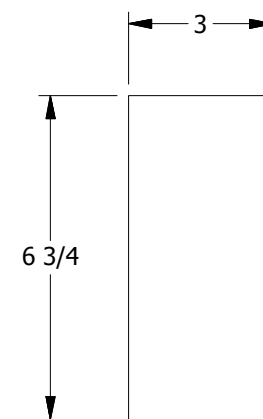

6291 Orangethorpe Ave
Buena Park, CA 90620

Ph: 800-854-5951
www.haleybros.com
info@haleybros.com

LOCK BLOCK LOCATION
DOOR SKIN REMOVED

SECTION A-A

3-FLAT PANEL INTERIOR DOOR 6'8"

DIMENSION TABLE			
DOOR SIZE	"A"	"B"	"C"
1'-0" x 6'-8"	12"	4"	4"
1'-2" x 6'-8"	14"	6"	4"
1'-3" x 6'-8"	15"	6"	4 1/2"
1'-4" x 6'-8"	16"	8 1/4"	3 7/8"
1'-6" x 6'-8"	18"	10"	4"
1'-8" x 6'-8"	20"	10"	5"
1'-10" x 6'-8"	22"	10"	6"

LOCK BLOCK
DETAIL

PANEL PROFILE : CRAFTSMAN STICKING

LOCK BLOCK LOCATION
DOOR SKIN REMOVED

SECTION A-A

LOCK BLOCK
DETAIL

3-FLAT PANEL INTERIOR DOOR 6'8"

DIMENSION TABLE				
DOOR SIZE	"A"	"B"	"C"	"D"
2'-0" x 6'-8"	24"	5 1/4"	4 1/2"	4 1/2"
2'-2" x 6'-8"	26"	6 1/4"	4 1/2"	4 1/2"
2'-4" x 6'-8"	28"	6 1/4"	5 1/2"	4 1/2"
2'-6" x 6'-8"	30"	8 1/4"	4 1/2"	4 1/2"
2'-8" x 6'-8"	32"	8 1/4"	5 1/2"	4 1/2"
2'-10" x 6'-8"	34"	10 1/4"	4 1/2"	4 1/2"
3'-0" x 6'-8"	36"	10 1/4"	5 1/2"	4 1/2"