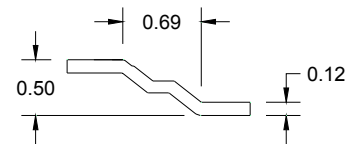

6291 Orangethorpe Ave
Buena Park, CA 90620

Ph: 800-854-5951
www.haleybros.com
info@haleybros.com

MOLDED DOOR- DIMENSIONAL SPECIFICATIONS

5-Flat Panel 'o

Flat Panel Profile

5-Flat Panel 'o

MOLDED DOOR DESIGN (DOOR FACING) SIZE

Overall length and width dimensions +/- 1/16"

| Nominal | A | B | C | D |
|---------|--------|------|-------|------|
| 36 | 36.375 | 5.34 | 25.70 | -- |
| 34 | 34.375 | 5.34 | 23.70 | -- |
| 32 | 32.375 | 4.34 | 23.70 | -- |
| 30 | 30.375 | 4.34 | 21.70 | -- |
| 28 | 28.375 | 4.34 | 19.70 | -- |
| 26 | 26.375 | 5.34 | 15.70 | -- |
| 24 | 24.375 | 4.34 | 15.70 | -- |
| 20 | 20.375 | 5.34 | 9.70 | -- |
| 18 | 18.375 | 4.34 | 9.70 | -- |
| 16 U | -- | -- | -- | -- |
| 15/18 U | 36.375 | 6.60 | 9.09 | 5.00 |
| 16/16 B | -- | -- | -- | -- |
| 15/15 B | -- | -- | -- | -- |
| 14/14 B | -- | -- | -- | -- |
| 12/12 B | 24.375 | 3.49 | 6.79 | 3.81 |