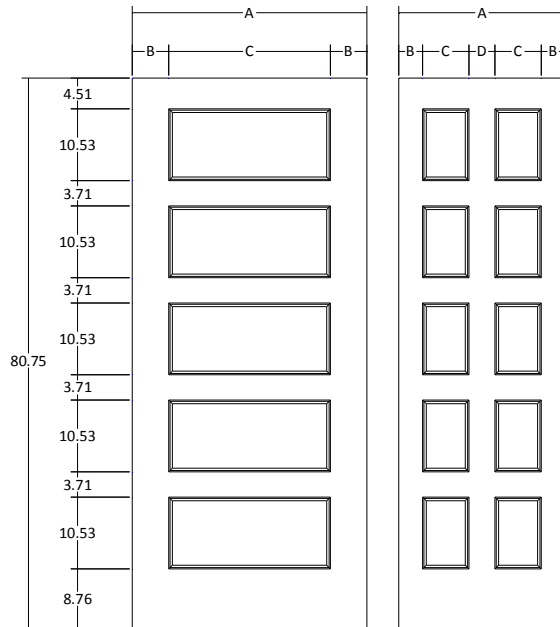

5-FLAT PANEL

Contemporary door design with sharpness and depth to enhance any room with complimenting decor.

6'8" Sizes Available (7'0" height available with extended lead time.)

| 1'0" | 1'2" | 1'3" | 1'4" | 1'6" | 1'8" | 1'10" | 2'0" | 2'2" | 2'4" | 2'6" | 2'8" | 2'10" | 3'0" |
|------|------|------|------|------|------|-------|------|------|------|------|------|-------|------|
| | | | | ■ | ■ | | ■ | ■ | ■ | ■ | ■ | ■ | ■ |

6291 Orangethorpe Ave
Buena Park, CA 90620

Ph: 800-854-5951
www.haleybros.com
info@haleybros.com

MOLDED DOOR- DIMENSIONAL SPECIFICATIONS

5-Flat Panel 'o

Flat Panel Profile

5-Flat Panel 'o

MOLDED DOOR DESIGN (DOOR FACING) SIZE

Overall length and width dimensions +/- 1/16"

| Nominal | A | B | C | D |
|---------|--------|------|-------|------|
| 36 | 36.375 | 5.34 | 25.70 | -- |
| 34 | 34.375 | 5.34 | 23.70 | -- |
| 32 | 32.375 | 4.34 | 23.70 | -- |
| 30 | 30.375 | 4.34 | 21.70 | -- |
| 28 | 28.375 | 4.34 | 19.70 | -- |
| 26 | 26.375 | 5.34 | 15.70 | -- |
| 24 | 24.375 | 4.34 | 15.70 | -- |
| 20 | 20.375 | 5.34 | 9.70 | -- |
| 18 | 18.375 | 4.34 | 9.70 | -- |
| 16 U | -- | -- | -- | -- |
| 15/18 U | 36.375 | 6.60 | 9.09 | 5.00 |
| 16/16 B | -- | -- | -- | -- |
| 15/15 B | -- | -- | -- | -- |
| 14/14 B | -- | -- | -- | -- |
| 12/12 B | 24.375 | 3.49 | 6.79 | 3.81 |