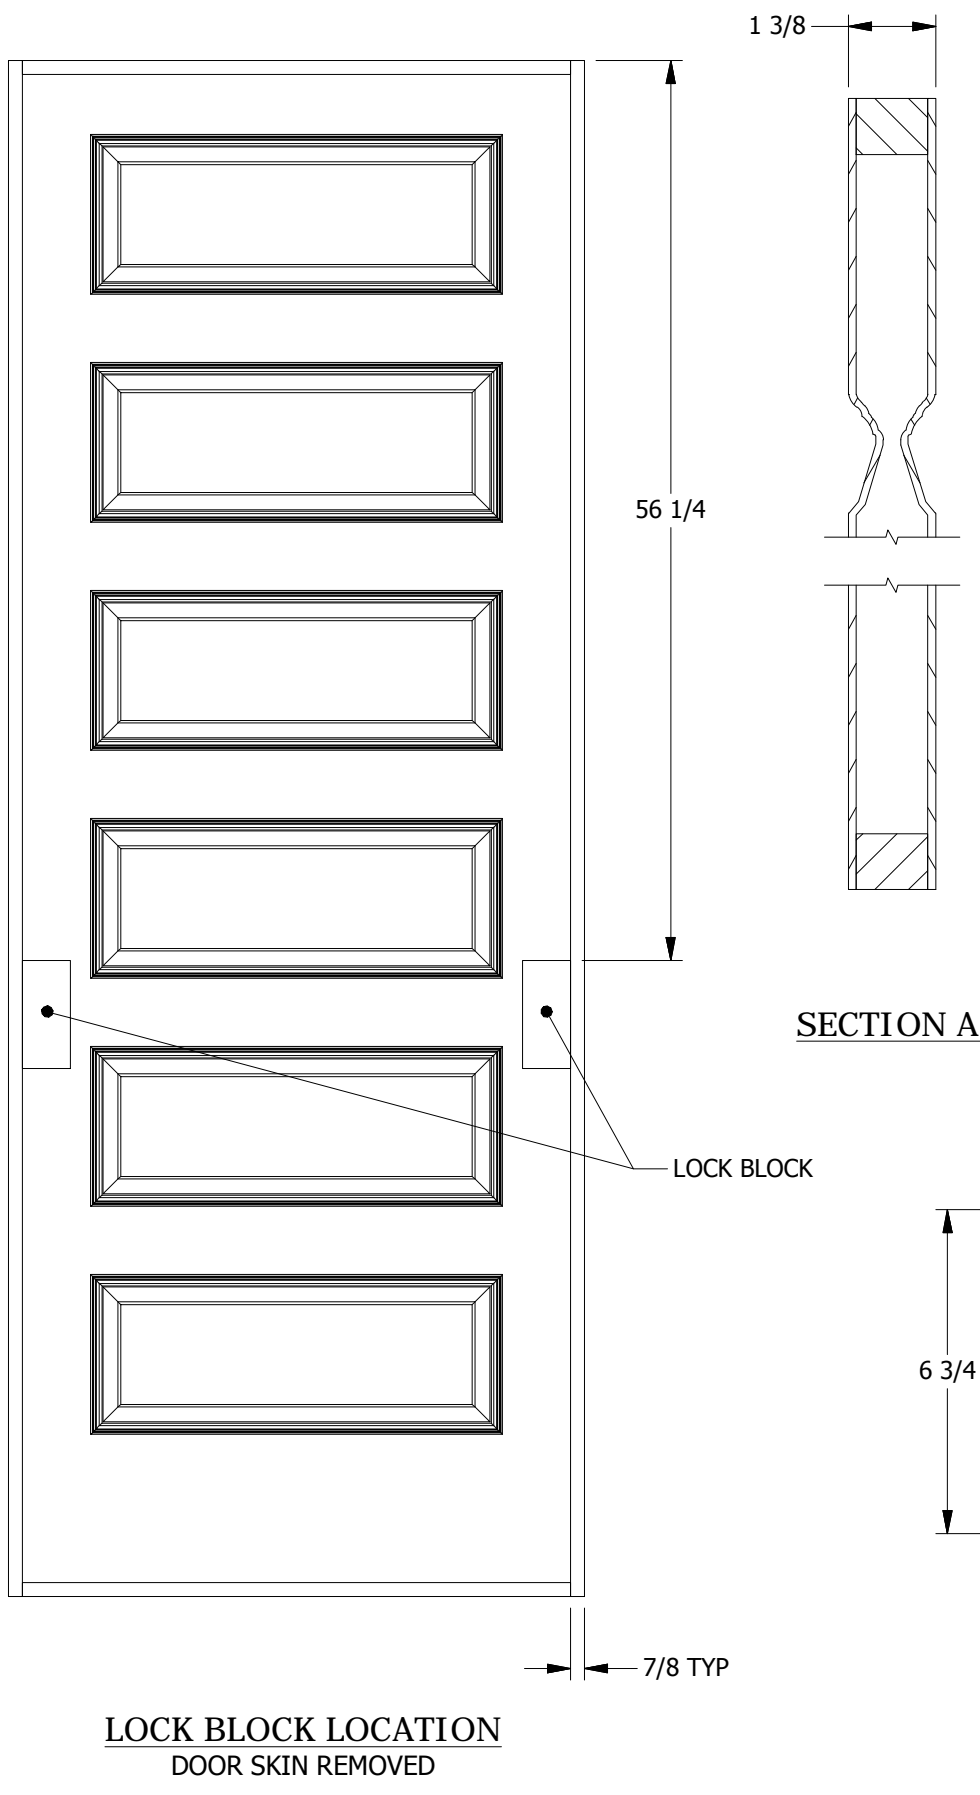

### 5-PANEL INTERIOR DOOR 6'8"

DIMENSION TABLE				
DOOR SIZE	"A"	"B"	"C"	"D"
2'-0" x 6'-8"	24"	15 3/4"	4 1/8"	3"
2'-2" x 6'-8"	26"	19 3/4"	3 1/8"	2 1/4"
2'-4" x 6'-8"	28"	19 3/4"	4 1/8"	3"
2'-6" x 6'-8"	30"	21 3/4"	4 1/8"	3"
2'-8" x 6'-8"	32"	23 3/4"	4 1/8"	3"
2'-10" x 6'-8"	34"	25 3/4"	4 1/8"	3"
3'-0" x 6'-8"	36"	25 3/4"	5 1/8"	3"

SECTION A-A

LOCK BLOCK  
DETAIL

PANEL PROFILE :  
MODIFIED COVE & BEAD STICKING

LOCK BLOCK LOCATION  
DOOR SKIN REMOVED

7/8 TYP

**5-PANEL INTERIOR DOOR 8'0"**

DIMENSION TABLE			
DOOR SIZE	"A"	"B"	"C"
2'-0" x 8'-0"	24"	14 1/2"	4 3/4"
2'-2" x 8'-0"	26"	14 1/2"	5 3/4"
2'-4" x 8'-0"	28"	18 1/2"	4 3/4"
2'-6" x 8'-0"	30"	20 1/2"	4 3/4"
2'-8" x 8'-0"	32"	22 1/2"	4 3/4"
2'-10" x 8'-0"	34"	22 1/2"	5 3/4"
3'-0" x 8'-0"	36"	25 3/4"	5 1/8"