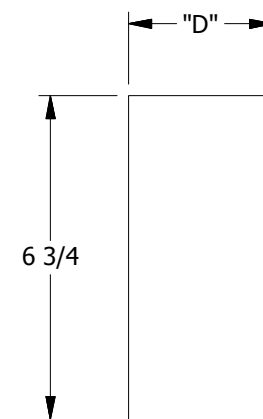

### 5-PANEL INTERIOR DOOR 6'8"

DIMENSION TABLE				
DOOR SIZE	"A"	"B"	"C"	"D"
2'-0" x 6'-8"	24"	15 3/4"	4 1/8"	3"
2'-2" x 6'-8"	26"	19 3/4"	3 1/8"	2 1/4"
2'-4" x 6'-8"	28"	19 3/4"	4 1/8"	3"
2'-6" x 6'-8"	30"	21 3/4"	4 1/8"	3"
2'-8" x 6'-8"	32"	23 3/4"	4 1/8"	3"
2'-10" x 6'-8"	34"	25 3/4"	4 1/8"	3"
3'-0" x 6'-8"	36"	25 3/4"	5 1/8"	3"

SECTION A-A

LOCK BLOCK  
DETAIL

PANEL PROFILE :  
MODIFIED COVE & BEAD STICKING

LOCK BLOCK LOCATION  
DOOR SKIN REMOVED

7/8 TYP

**5-PANEL INTERIOR DOOR 8'0"**

DIMENSION TABLE			
DOOR SIZE	"A"	"B"	"C"
2'-0" x 8'-0"	24"	14 1/2"	4 3/4"
2'-2" x 8'-0"	26"	14 1/2"	5 3/4"
2'-4" x 8'-0"	28"	18 1/2"	4 3/4"
2'-6" x 8'-0"	30"	20 1/2"	4 3/4"
2'-8" x 8'-0"	32"	22 1/2"	4 3/4"
2'-10" x 8'-0"	34"	22 1/2"	5 3/4"
3'-0" x 8'-0"	36"	25 3/4"	5 1/8"