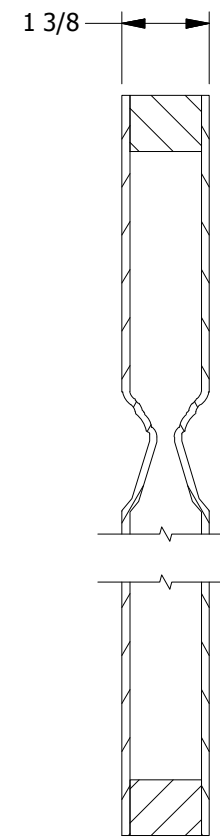

### Durable, Long Lasting Performance

Made from molded high-density fiberboard, the Haley Bros 5-Panel resists shrinking, swelling cracking and joint separation. Engineered wood designs out performs wood doors while offering *superior value*. Available in standard 6'8" and 8'0" passage sizes with elegant smooth finish.

All hollow core Haley interior passage content doors contain a minimum of 25% pre-consumer recycled wood fiber content.

**HALEY BROS., INC.**  
6291 Orangethorpe Ave  
Buena Park, CA 90620

Ph: 800-854-5951  
info@haleybros.com  
www.haleybros.com

### 5-PANEL INTERIOR DOOR 6'8"

DIMENSION TABLE				
DOOR SIZE	"A"	"B"	"C"	"D"
2'-0" x 6'-8"	24"	15 3/4"	4 1/8"	3"
2'-2" x 6'-8"	26"	19 3/4"	3 1/8"	2 1/4"
2'-4" x 6'-8"	28"	19 3/4"	4 1/8"	3"
2'-6" x 6'-8"	30"	21 3/4"	4 1/8"	3"
2'-8" x 6'-8"	32"	23 3/4"	4 1/8"	3"
2'-10" x 6'-8"	34"	25 3/4"	4 1/8"	3"
3'-0" x 6'-8"	36"	25 3/4"	5 1/8"	3"

SECTION A-A

LOCK BLOCK  
DETAIL

PANEL PROFILE :  
MODIFIED COVE & BEAD STICKING

LOCK BLOCK LOCATION  
DOOR SKIN REMOVED

7/8 TYP

**5-PANEL INTERIOR DOOR 8'0"**

DIMENSION TABLE			
DOOR SIZE	"A"	"B"	"C"
2'-0" x 8'-0"	24"	14 1/2"	4 3/4"
2'-2" x 8'-0"	26"	14 1/2"	5 3/4"
2'-4" x 8'-0"	28"	18 1/2"	4 3/4"
2'-6" x 8'-0"	30"	20 1/2"	4 3/4"
2'-8" x 8'-0"	32"	22 1/2"	4 3/4"
2'-10" x 8'-0"	34"	22 1/2"	5 3/4"
3'-0" x 8'-0"	36"	25 3/4"	5 1/8"