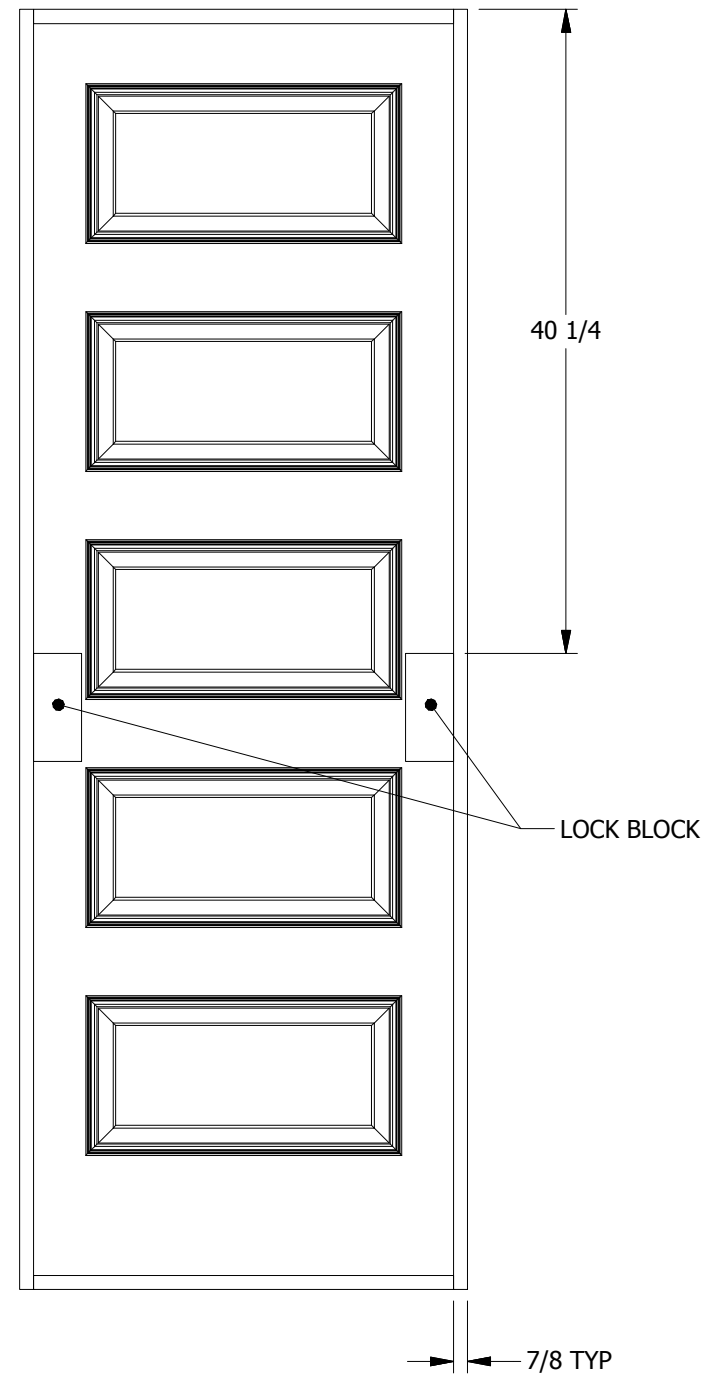

### 5-PANEL INTERIOR DOOR 6'8"

DIMENSION TABLE				
DOOR SIZE	"A"	"B"	"C"	"D"
2'-0" x 6'-8"	24"	15 3/4"	4 1/8"	3"
2'-2" x 6'-8"	26"	19 3/4"	3 1/8"	2 1/4"
2'-4" x 6'-8"	28"	19 3/4"	4 1/8"	3"
2'-6" x 6'-8"	30"	21 3/4"	4 1/8"	3"
2'-8" x 6'-8"	32"	23 3/4"	4 1/8"	3"
2'-10" x 6'-8"	34"	25 3/4"	4 1/8"	3"
3'-0" x 6'-8"	36"	25 3/4"	5 1/8"	3"

SECTION A-A

LOCK BLOCK  
DETAIL

PANEL PROFILE :  
MODIFIED COVE & BEAD STICKING

LOCK BLOCK LOCATION  
DOOR SKIN REMOVED

7/8 TYP

**5-PANEL INTERIOR DOOR 8'0"**

DIMENSION TABLE			
DOOR SIZE	"A"	"B"	"C"
2'-0" x 8'-0"	24"	14 1/2"	4 3/4"
2'-2" x 8'-0"	26"	14 1/2"	5 3/4"
2'-4" x 8'-0"	28"	18 1/2"	4 3/4"
2'-6" x 8'-0"	30"	20 1/2"	4 3/4"
2'-8" x 8'-0"	32"	22 1/2"	4 3/4"
2'-10" x 8'-0"	34"	22 1/2"	5 3/4"
3'-0" x 8'-0"	36"	25 3/4"	5 1/8"