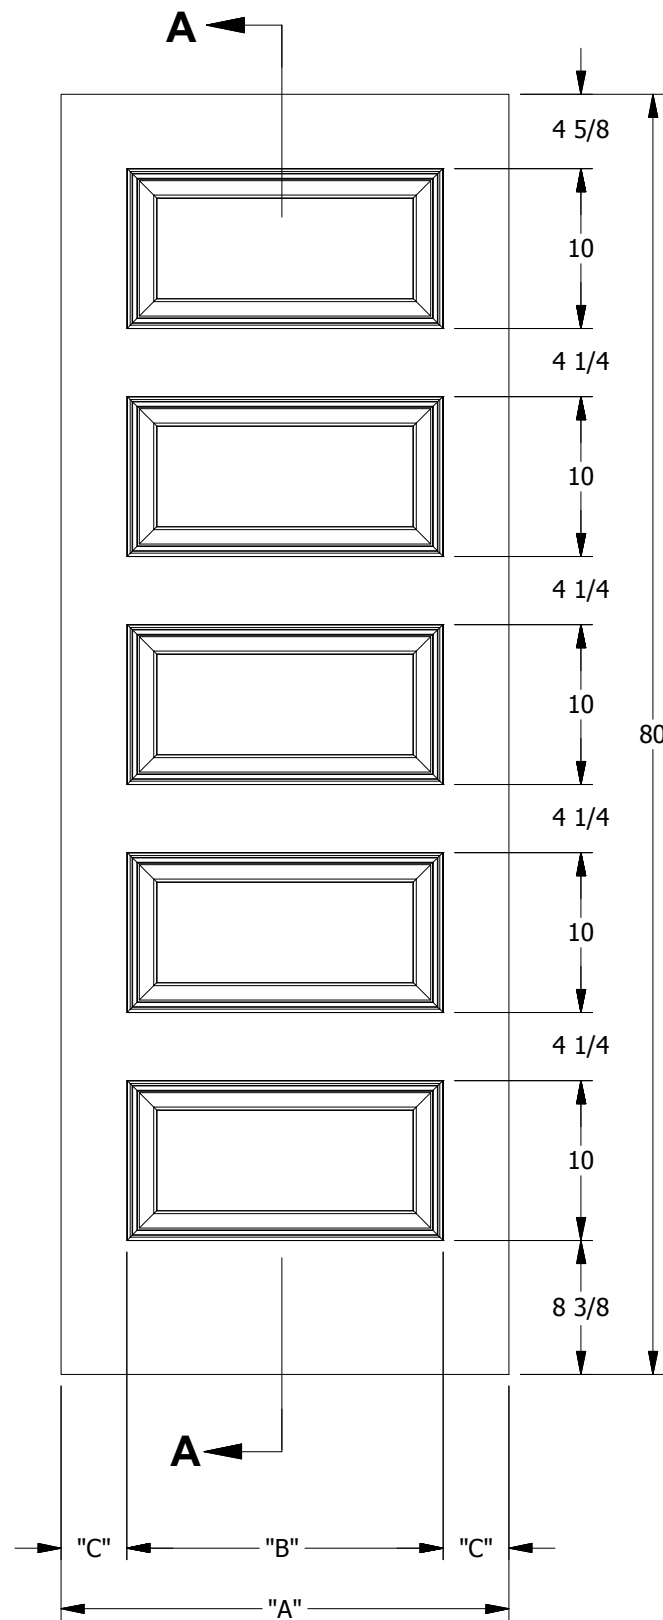

### 5-PANEL INTERIOR DOOR 6'8"

DIMENSION TABLE				
DOOR SIZE	"A"	"B"	"C"	"D"
2'-0" x 6'-8"	24"	15 3/4"	4 1/8"	3"
2'-2" x 6'-8"	26"	19 3/4"	3 1/8"	2 1/4"
2'-4" x 6'-8"	28"	19 3/4"	4 1/8"	3"
2'-6" x 6'-8"	30"	21 3/4"	4 1/8"	3"
2'-8" x 6'-8"	32"	23 3/4"	4 1/8"	3"
2'-10" x 6'-8"	34"	25 3/4"	4 1/8"	3"
3'-0" x 6'-8"	36"	25 3/4"	5 1/8"	3"

SECTION A-A

LOCK BLOCK  
DETAIL

PANEL PROFILE :  
MODIFIED COVE & BEAD STICKING

LOCK BLOCK LOCATION  
DOOR SKIN REMOVED

7/8 TYP

**5-PANEL INTERIOR DOOR 8'0"**

DIMENSION TABLE			
DOOR SIZE	"A"	"B"	"C"
2'-0" x 8'-0"	24"	14 1/2"	4 3/4"
2'-2" x 8'-0"	26"	14 1/2"	5 3/4"
2'-4" x 8'-0"	28"	18 1/2"	4 3/4"
2'-6" x 8'-0"	30"	20 1/2"	4 3/4"
2'-8" x 8'-0"	32"	22 1/2"	4 3/4"
2'-10" x 8'-0"	34"	22 1/2"	5 3/4"
3'-0" x 8'-0"	36"	25 3/4"	5 1/8"