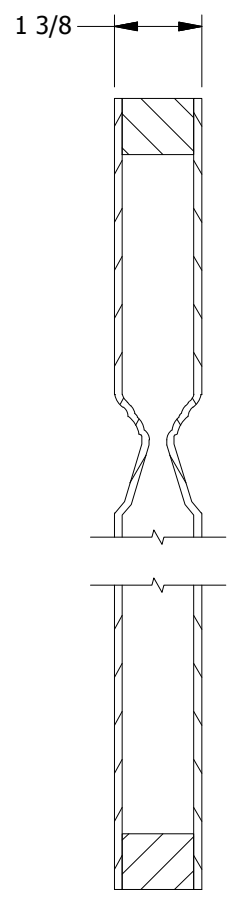

### Durable, Long Lasting Performance

Made from molded high-density fiberboard, the Haley Bros 5-Panel resists shrinking, swelling cracking and joint separation. Engineered wood designs out performs wood doors while offering *superior value*. Available in standard 6'8" and 8'0" passage sizes with elegant smooth finish.

### 5-PANEL INTERIOR DOOR 6'8"

DIMENSION TABLE				
DOOR SIZE	"A"	"B"	"C"	"D"
2'-0" x 6'-8"	24"	15 3/4"	4 1/8"	3"
2'-2" x 6'-8"	26"	19 3/4"	3 1/8"	2 1/4"
2'-4" x 6'-8"	28"	19 3/4"	4 1/8"	3"
2'-6" x 6'-8"	30"	21 3/4"	4 1/8"	3"
2'-8" x 6'-8"	32"	23 3/4"	4 1/8"	3"
2'-10" x 6'-8"	34"	25 3/4"	4 1/8"	3"
3'-0" x 6'-8"	36"	25 3/4"	5 1/8"	3"

SECTION A-A

LOCK BLOCK  
DETAIL

PANEL PROFILE :  
MODIFIED COVE & BEAD STICKING

LOCK BLOCK LOCATION  
DOOR SKIN REMOVED

7/8 TYP

**5-PANEL INTERIOR DOOR 8'0"**

DIMENSION TABLE			
DOOR SIZE	"A"	"B"	"C"
2'-0" x 8'-0"	24"	14 1/2"	4 3/4"
2'-2" x 8'-0"	26"	14 1/2"	5 3/4"
2'-4" x 8'-0"	28"	18 1/2"	4 3/4"
2'-6" x 8'-0"	30"	20 1/2"	4 3/4"
2'-8" x 8'-0"	32"	22 1/2"	4 3/4"
2'-10" x 8'-0"	34"	22 1/2"	5 3/4"
3'-0" x 8'-0"	36"	25 3/4"	5 1/8"

SECTION A-A

LOCK BLOCK

LOCK BLOCK  
DETAIL

LOCK BLOCK LOCATION  
DOOR SKIN REMOVED

PANEL PROFILE :  
MODIFIED COVE & BEAD STICKING