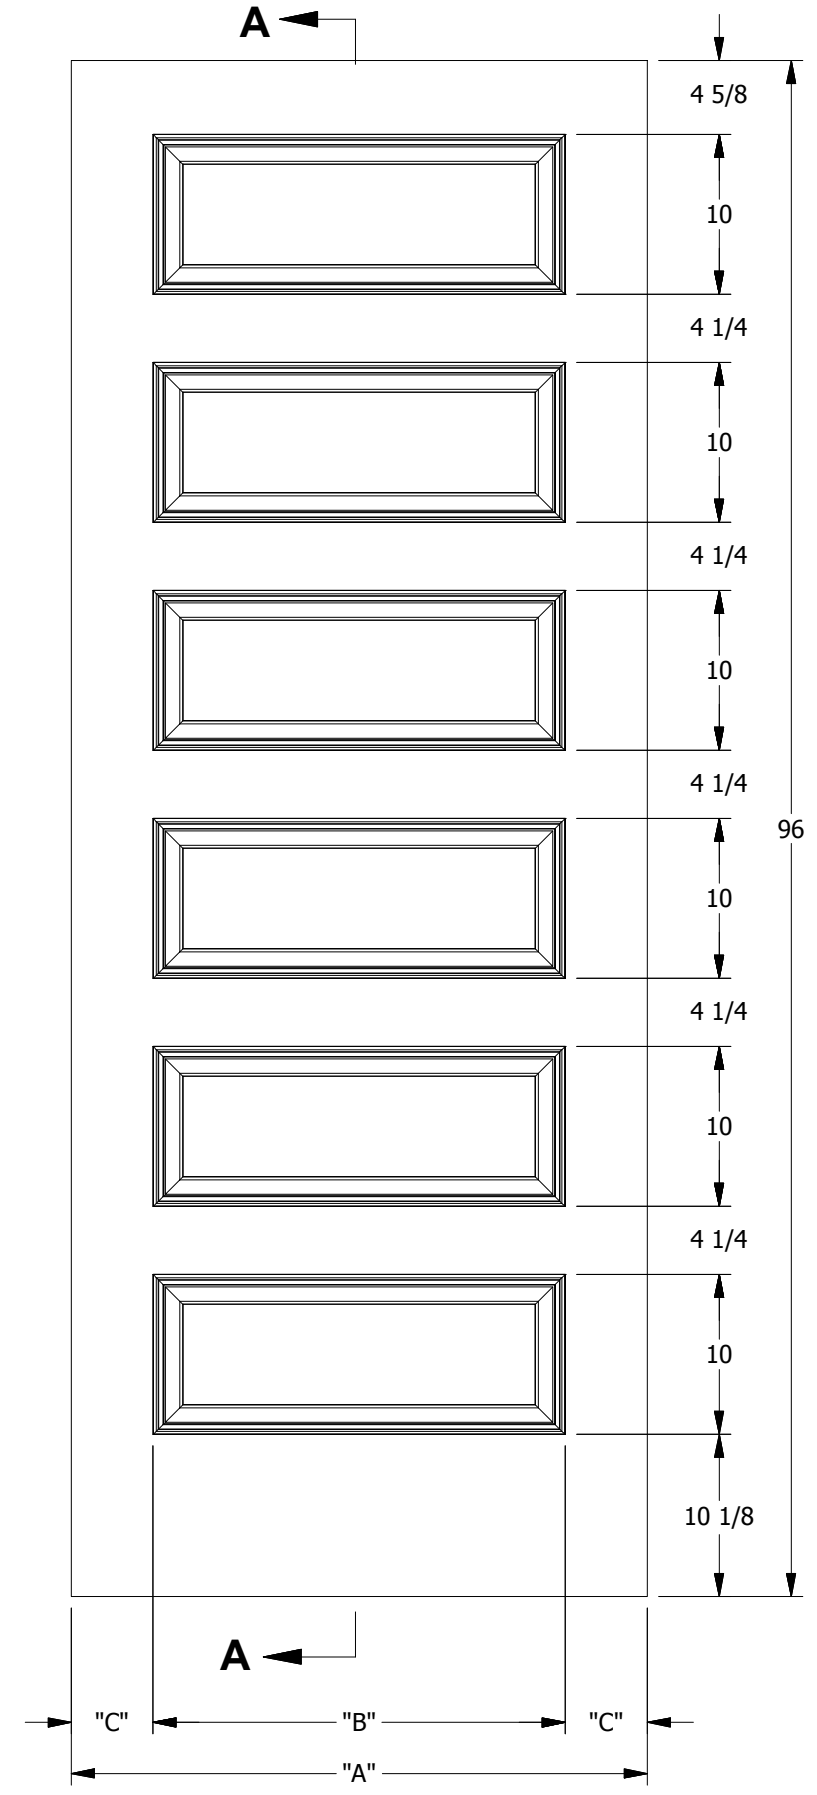

### 5-PANEL INTERIOR DOOR 6'8"

DIMENSION TABLE				
DOOR SIZE	"A"	"B"	"C"	"D"
2'-0" x 6'-8"	24"	15 3/4"	4 1/8"	3"
2'-2" x 6'-8"	26"	19 3/4"	3 1/8"	2 1/4"
2'-4" x 6'-8"	28"	19 3/4"	4 1/8"	3"
2'-6" x 6'-8"	30"	21 3/4"	4 1/8"	3"
2'-8" x 6'-8"	32"	23 3/4"	4 1/8"	3"
2'-10" x 6'-8"	34"	25 3/4"	4 1/8"	3"
3'-0" x 6'-8"	36"	25 3/4"	5 1/8"	3"

SECTION A-A

LOCK BLOCK  
DETAIL

PANEL PROFILE :  
MODIFIED COVE & BEAD STICKING

LOCK BLOCK LOCATION  
DOOR SKIN REMOVED

7/8 TYP

**5-PANEL INTERIOR DOOR 8'0"**

DIMENSION TABLE			
DOOR SIZE	"A"	"B"	"C"
2'-0" x 8'-0"	24"	14 1/2"	4 3/4"
2'-2" x 8'-0"	26"	14 1/2"	5 3/4"
2'-4" x 8'-0"	28"	18 1/2"	4 3/4"
2'-6" x 8'-0"	30"	20 1/2"	4 3/4"
2'-8" x 8'-0"	32"	22 1/2"	4 3/4"
2'-10" x 8'-0"	34"	22 1/2"	5 3/4"
3'-0" x 8'-0"	36"	25 3/4"	5 1/8"