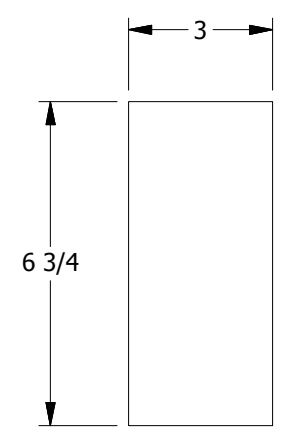

5-PANEL INTERIOR DOOR 8'0"

DIMENSION TABLE			
DOOR SIZE	"A"	"B"	"C"
2'-0" x 8'-0"	24"	14 1/2"	4 3/4"
2'-2" x 8'-0"	26"	14 1/2"	5 3/4"
2'-4" x 8'-0"	28"	18 1/2"	4 3/4"
2'-6" x 8'-0"	30"	20 1/2"	4 3/4"
2'-8" x 8'-0"	32"	22 1/2"	4 3/4"
2'-10" x 8'-0"	34"	22 1/2"	5 3/4"
3'-0" x 8'-0"	36"	25 3/4"	5 1/8"

SECTION A-A

LOCK BLOCK