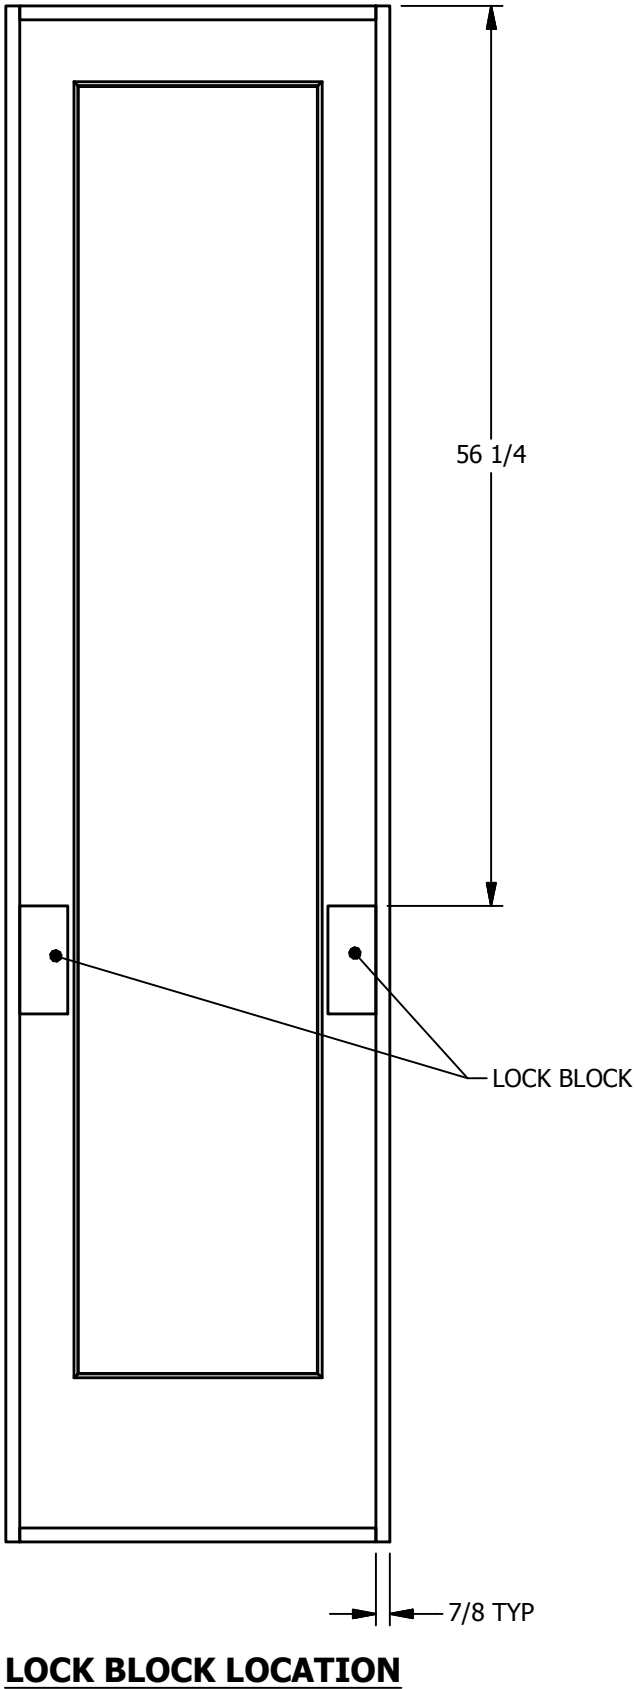

LOCK BLOCK LOCATION