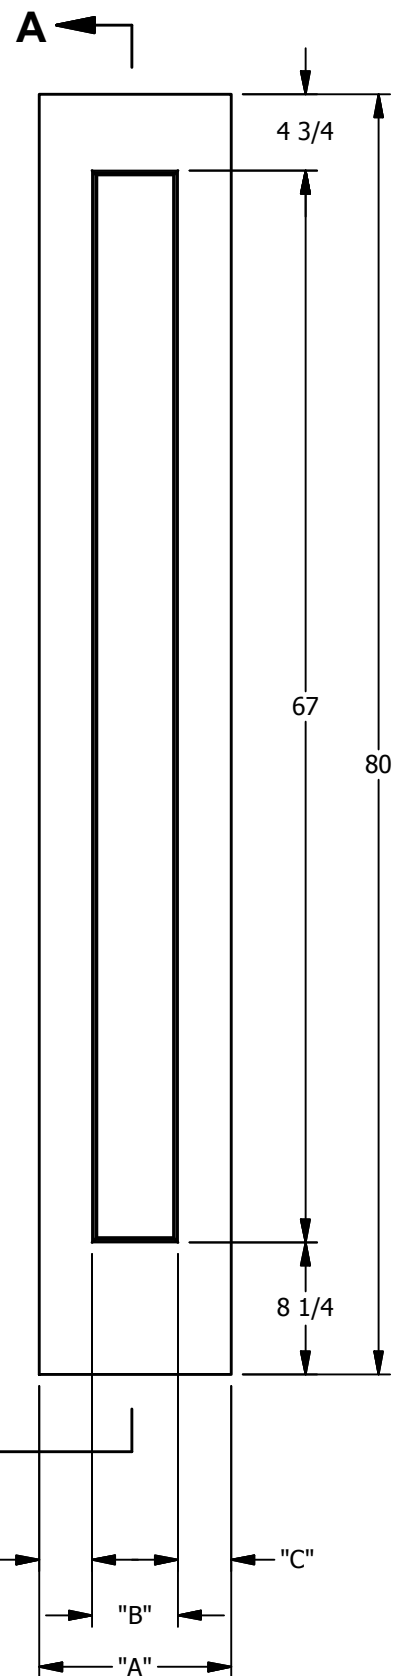

LOCK BLOCK LOCATION
DOOR SKIN REMOVED