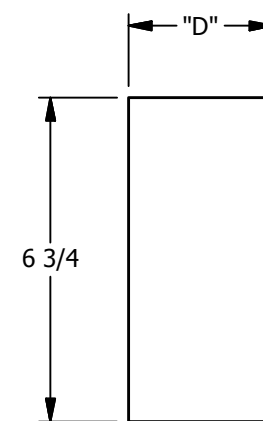

LOCK BLOCK DETAIL