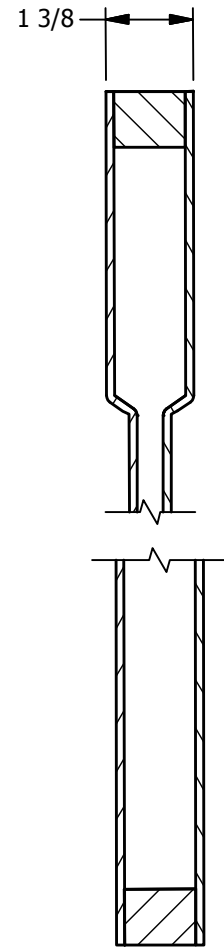

1-FLAT PANEL INTERIOR DOOR 8'0"

DIMENSION TABLE			
DOOR SIZE	"A"	"B"	"C"
1'-4" x 8'-0"	16"	7 13/16"	4 3/32"
1'-6" x 8'-0"	18"	7 13/16"	5 3/32"
1'-8" x 8'-0"	20"	11 1/2"	4 1/4"
1'-10" x 8'-0"	22"	11 1/2"	5 1/4"