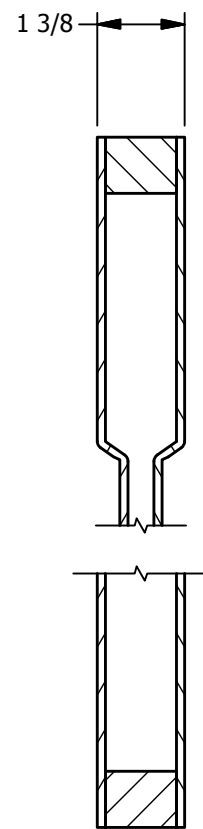

SECTION A-A