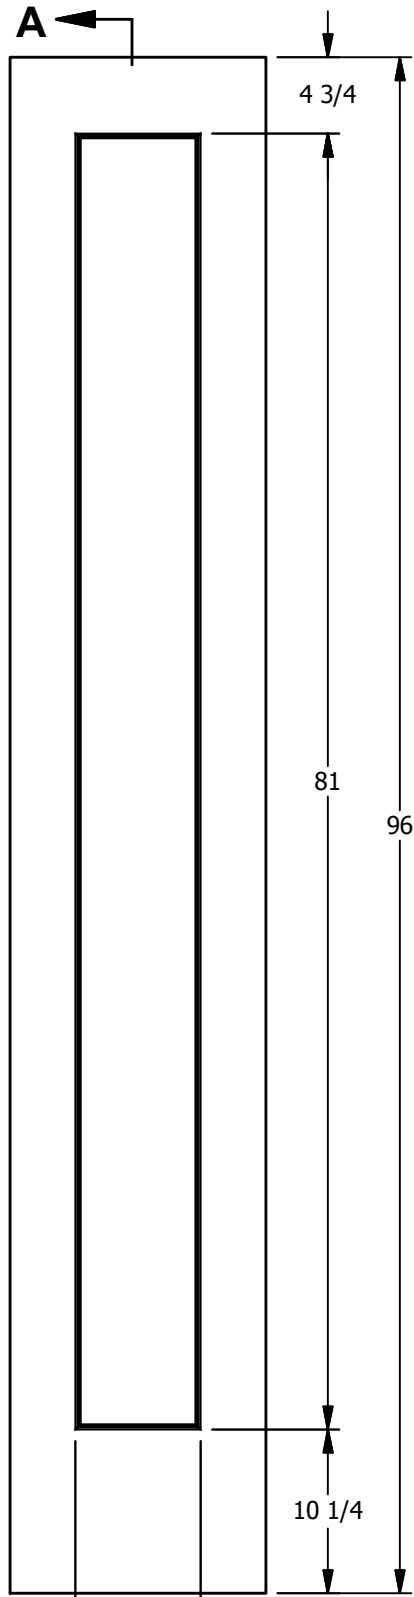

LOCK BLOCK LOCATION
DOOR SKIN REMOVED