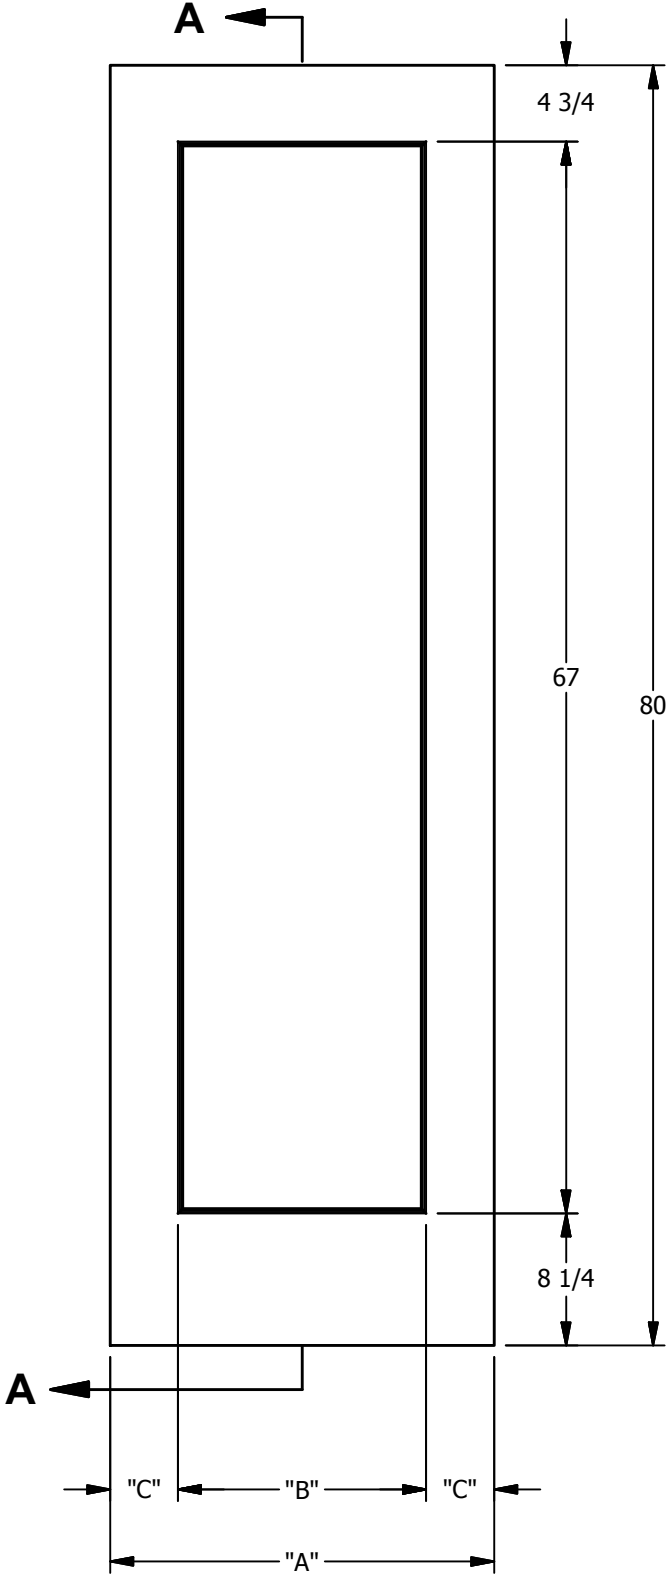

## 1-FLAT PANEL (SMOOTH)

Simple, clean lines, the Madison accommodates a wide range of architectural styles; from Craftsman to contemporary, and accentuates any décor.

6'8" and 8'0" Sizes Available (7'0" height available with extended lead time.)  
1'4" not available in 8'0".

**1-FLAT PANEL INTERIOR DOOR 6'8"**

DIMENSION TABLE				
DOOR SIZE	"A"	"B"	"C"	"D"
1'-0" x 6'-8"	12"	5 3/8"	3 5/16"	2 3/8"
1'-2" x 6'-8"	14"	5 3/8"	4 5/16"	3"
1'-3" x 6'-8"	15"	5 3/8"	4 13/16"	3"
1'-4" x 6'-8"	16"	7 13/16"	4 3/32"	3"
1'-6" x 6'-8"	18"	7 13/16"	5 3/32"	3"
1'-8" x 6'-8"	20"	11 1/2"	4 1/4"	3"
1'-10" x 6'-8"	22"	11 1/2"	5 1/4"	3"

# 1-FLAT PANEL INTERIOR DOOR 6'8"

DIMENSION TABLE			
DOOR SIZE	"A"	"B"	"C"
2'-0" x 6'-8"	24"	15 1/2"	4 1/4"
2'-2" x 6'-8"	26"	15 1/2"	5 1/4"
2'-4" x 6'-8"	28"	18 1/2"	4 3/4"
2'-6" x 6'-8"	30"	20 1/2"	4 3/4"
2'-8" x 6'-8"	32"	22 1/2"	4 3/4"
2'-10" x 6'-8"	34"	22 1/2"	5 3/4"
3'-0" x 6'-8"	36"	26 1/2"	4 3/4"

DIMENSION TABLE			
DOOR SIZE	"A"	"B"	"C"
1'-4" x 8'-0"	16"	7 13/16"	4 3/32"
1'-6" x 8'-0"	18"	7 13/16"	5 3/32"
1'-8" x 8'-0"	20"	11 1/2"	4 1/4"
1'-10" x 8'-0"	22"	11 1/2"	5 1/4"

**LOCK BLOCK**  
**DETAIL**