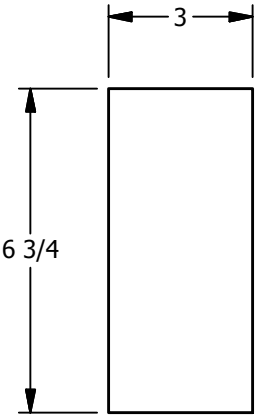

SECTION A-A