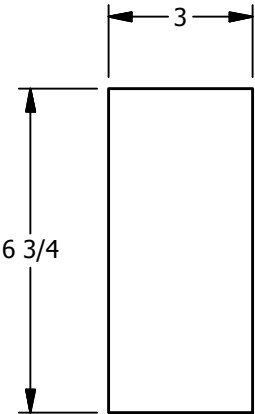

LOCK BLOCK DETAIL