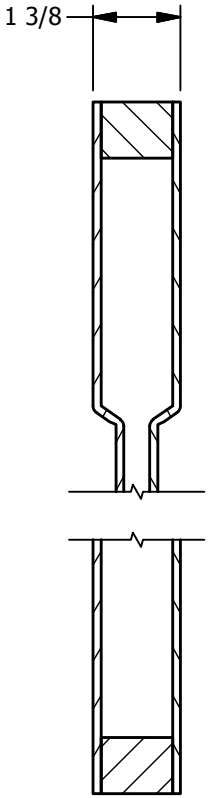

1-FLAT PANEL INTERIOR DOOR 6'8"

DIMENSION TABLE			
DOOR SIZE	"A"	"B"	"C"
2'-0" x 6'-8"	24"	15 1/2"	4 1/4"
2'-2" x 6'-8"	26"	15 1/2"	5 1/4"
2'-4" x 6'-8"	28"	18 1/2"	4 3/4"
2'-6" x 6'-8"	30"	20 1/2"	4 3/4"
2'-8" x 6'-8"	32"	22 1/2"	4 3/4"
2'-10" x 6'-8"	34"	22 1/2"	5 3/4"
3'-0" x 6'-8"	36"	26 1/2"	4 3/4"