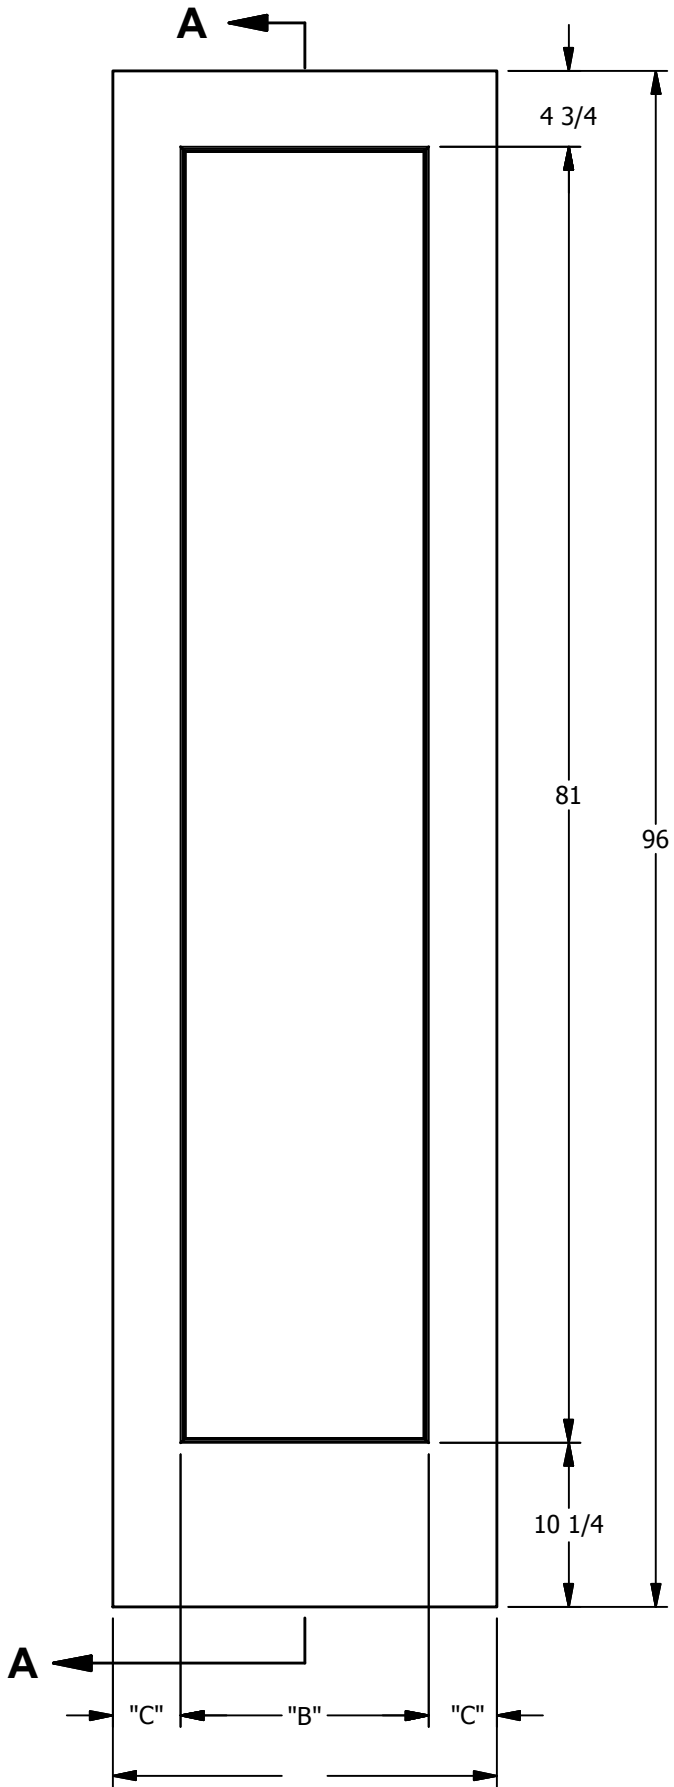

LOCK BLOCK LOCATION