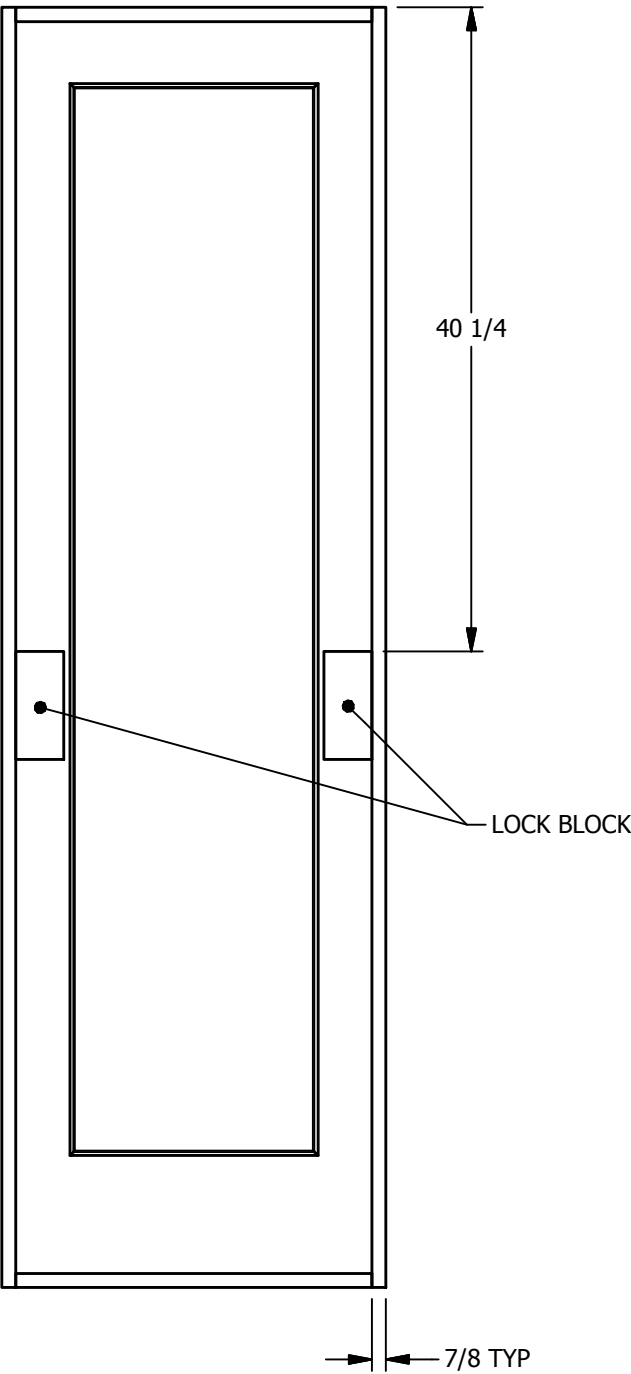

**1-FLAT PANEL INTERIOR DOOR 6'8"**

DIMENSION TABLE				
DOOR SIZE	"A"	"B"	"C"	"D"
1'-0" x 6'-8"	12"	5 3/8"	3 5/16"	2 3/8"
1'-2" x 6'-8"	14"	5 3/8"	4 5/16"	3"
1'-3" x 6'-8"	15"	5 3/8"	4 13/16"	3"
1'-4" x 6'-8"	16"	7 13/16"	4 3/32"	3"
1'-6" x 6'-8"	18"	7 13/16"	5 3/32"	3"
1'-8" x 6'-8"	20"	11 1/2"	4 1/4"	3"
1'-10" x 6'-8"	22"	11 1/2"	5 1/4"	3"

# 1-FLAT PANEL INTERIOR DOOR 6'8"

DIMENSION TABLE			
DOOR SIZE	"A"	"B"	"C"
2'-0" x 6'-8"	24"	15 1/2"	4 1/4"
2'-2" x 6'-8"	26"	15 1/2"	5 1/4"
2'-4" x 6'-8"	28"	18 1/2"	4 3/4"
2'-6" x 6'-8"	30"	20 1/2"	4 3/4"
2'-8" x 6'-8"	32"	22 1/2"	4 3/4"
2'-10" x 6'-8"	34"	22 1/2"	5 3/4"
3'-0" x 6'-8"	36"	26 1/2"	4 3/4"

DIMENSION TABLE			
DOOR SIZE	"A"	"B"	"C"
1'-4" x 8'-0"	16"	7 13/16"	4 3/32"
1'-6" x 8'-0"	18"	7 13/16"	5 3/32"
1'-8" x 8'-0"	20"	11 1/2"	4 1/4"
1'-10" x 8'-0"	22"	11 1/2"	5 1/4"

**LOCK BLOCK**  
**DETAIL**

# 1-FLAT PANEL INTERIOR DOOR 8'0"

DIMENSION TABLE			
DOOR SIZE	"A"	"B"	"C"
2'-0" x 8'-0"	24"	15 1/2"	4 1/4"
2'-2" x 8'-0"	26"	15 1/2"	5 1/4"
2'-4" x 8'-0"	28"	18 1/2"	4 3/4"
2'-6" x 8'-0"	30"	20 1/2"	4 3/4"
2'-8" x 8'-0"	32"	22 1/2"	4 3/4"
2'-10" x 8'-0"	34"	22 1/2"	5 3/4"
3'-0" x 8'-0"	36"	26 1/2"	4 3/4"