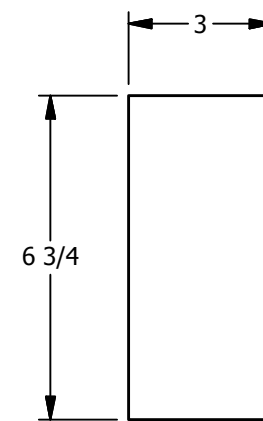

**1-FLAT PANEL INTERIOR DOOR 6'8"**

DIMENSION TABLE				
DOOR SIZE	"A"	"B"	"C"	"D"
1'-0" x 6'-8"	12"	5 3/8"	3 5/16"	2 3/8"
1'-2" x 6'-8"	14"	5 3/8"	4 5/16"	3"
1'-3" x 6'-8"	15"	5 3/8"	4 13/16"	3"
1'-4" x 6'-8"	16"	7 13/16"	4 3/32"	3"
1'-6" x 6'-8"	18"	7 13/16"	5 3/32"	3"
1'-8" x 6'-8"	20"	11 1/2"	4 1/4"	3"
1'-10" x 6'-8"	22"	11 1/2"	5 1/4"	3"

# 1-FLAT PANEL INTERIOR DOOR 6'8"

DIMENSION TABLE			
DOOR SIZE	"A"	"B"	"C"
2'-0" x 6'-8"	24"	15 1/2"	4 1/4"
2'-2" x 6'-8"	26"	15 1/2"	5 1/4"
2'-4" x 6'-8"	28"	18 1/2"	4 3/4"
2'-6" x 6'-8"	30"	20 1/2"	4 3/4"
2'-8" x 6'-8"	32"	22 1/2"	4 3/4"
2'-10" x 6'-8"	34"	22 1/2"	5 3/4"
3'-0" x 6'-8"	36"	26 1/2"	4 3/4"

**LOCK BLOCK LOCATION**  
DOOR SKIN REMOVED

**SECTION A-A**

**LOCK BLOCK DETAIL**

**PANEL PROFILE : CRAFTSMAN STICKING**

**LOCK BLOCK LOCATION**  
DOOR SKIN REMOVED

**SECTION A-A**

**1-FLAT PANEL INTERIOR DOOR 8'0"**

DIMENSION TABLE			
DOOR SIZE	"A"	"B"	"C"
1'-4" x 8'-0"	16"	7 13/16"	4 3/32"
1'-6" x 8'-0"	18"	7 13/16"	5 3/32"
1'-8" x 8'-0"	20"	11 1/2"	4 1/4"
1'-10" x 8'-0"	22"	11 1/2"	5 1/4"

**LOCK BLOCK**  
**DETAIL**