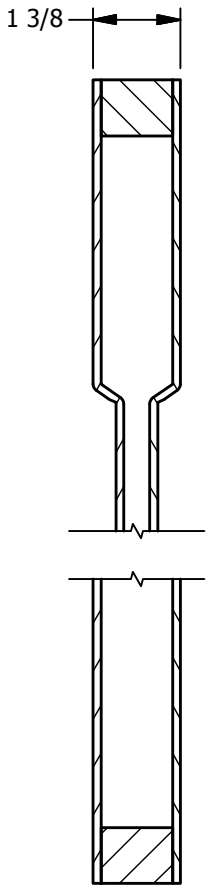

1-FLAT PANEL INTERIOR DOOR 8'0"

DIMENSION TABLE			
DOOR SIZE	"A"	"B"	"C"
2'-0" x 8'-0"	24"	15 1/2"	4 1/4"
2'-2" x 8'-0"	26"	15 1/2"	5 1/4"
2'-4" x 8'-0"	28"	18 1/2"	4 3/4"
2'-6" x 8'-0"	30"	20 1/2"	4 3/4"
2'-8" x 8'-0"	32"	22 1/2"	4 3/4"
2'-10" x 8'-0"	34"	22 1/2"	5 3/4"
3'-0" x 8'-0"	36"	26 1/2"	4 3/4"

SECTION A-A